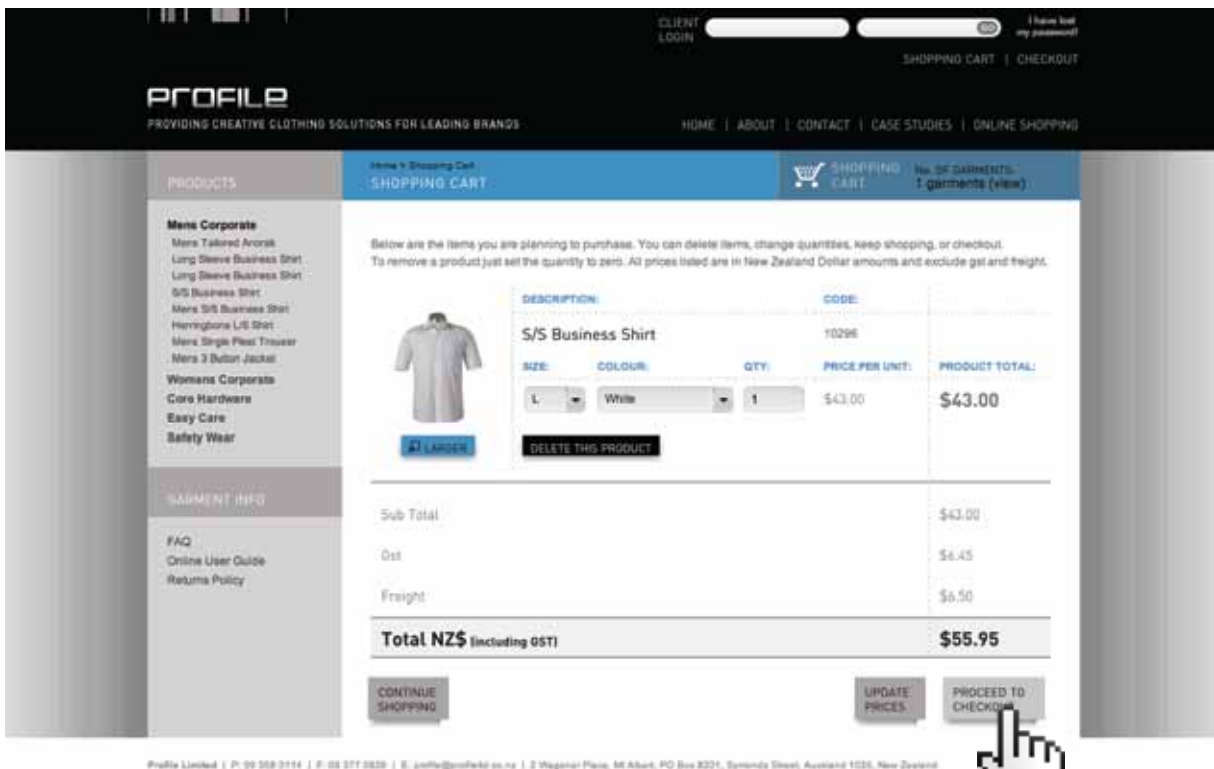

11. If your happy with our order click on Proceed To Checkout.