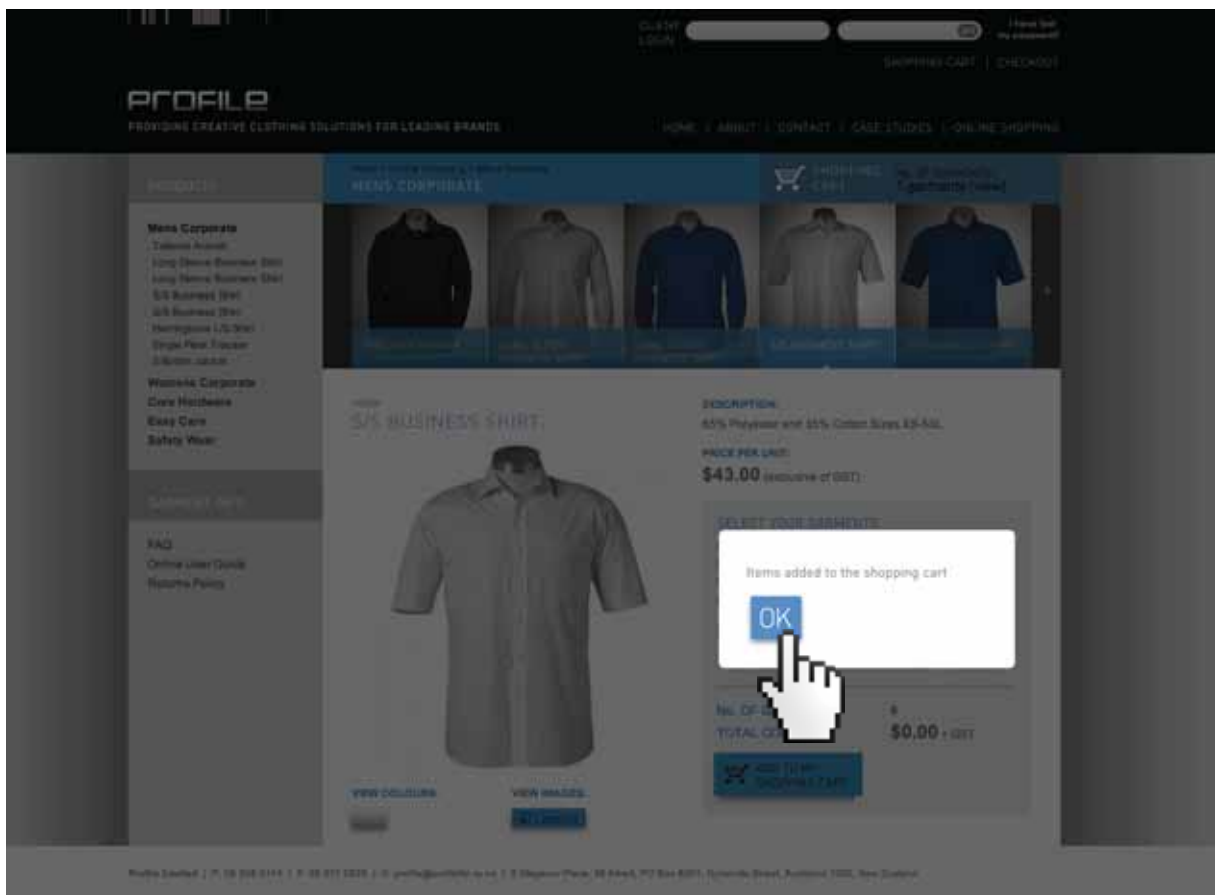

9. You will get a drop down box appear, click on OK